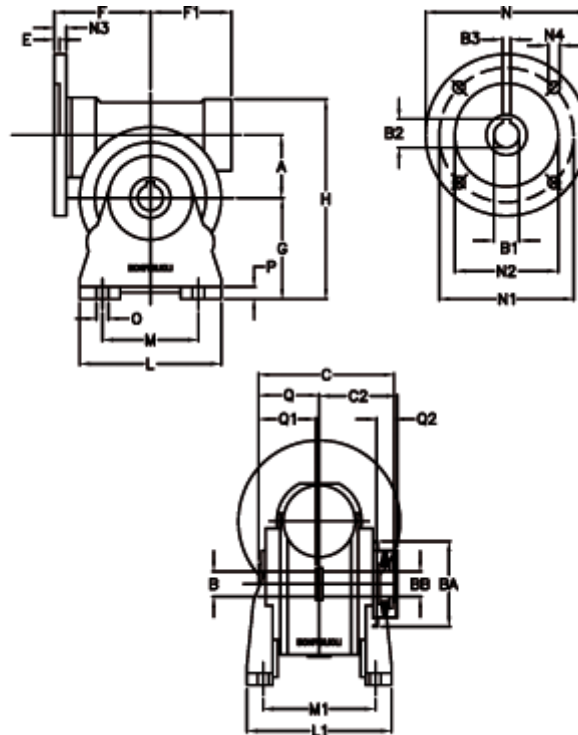

Article number: 390204901423336

Description: Worm Gear with Torque Limiter
VF 49-L2-A-14 P80B14

Measures

a = 49.50	C2 = 63,5	L1 = 124.0	O = 8.5
B = 25	Description = VF 49A-xx-80B14	m = 63	P = 12
B1 E7 = 19	E = 3.0	M1 = 98.5	Q = 51.0
B2 = 21.8	F = 70	N = 120	Q1 = 41
B3 H9 = 6	F1 = 63	N1 = 100	Q2 = 15
BA = 63	g = 82	N2 = 80	
BB H7 = 14	H = 162	N3 = 10.0	
C = 105	L = 110	N4 = 7	